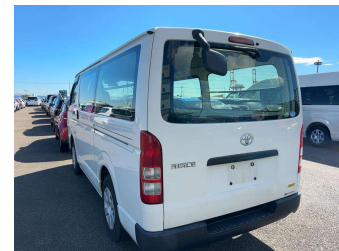

2018 Toyota Hiace Van DX Long

Purchase Price **POA**
Includes GST, Registration & Licensing

Finance may be available on this vehicle. Ask one of our friendly staff for more information.

Gain peace of mind with Mechanical Breakdown Insurance. **Ask us how.**

Top features
None Listed

Body Style
5 door

Odometer
162,000 km

Engine
2800 cc

Fuel Type
Diesel

Transmission
FAT

Wheels
-

VIN
-